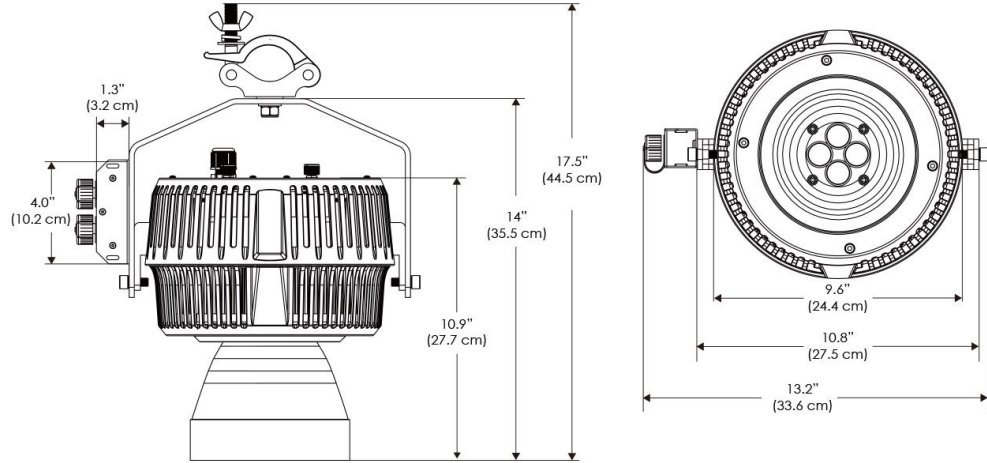

- Plant / Coral Focused Light Spectrum
- High-Intensity Point Source LED
- Low-Profile
- DMX Controllable
- Also Available with Other Optics

SPECIFICATIONS

Beam Angle	50°
Spectrum Type	AMZ : Plant Flourish & Growth
	TLB : Coral Health & Growth
Control	Intensity (0% - 100%), CCT
LED Source	DiCon Dense Matrix LED
Power Draw	AMZ : 720W
	TLB : 800W
AC Input Voltage	100 - 277V AC, 60Hz
Cooling	Fan Cooled
Operating Temperature	32 - 104°F (0 - 40°C)
Fixture Weight	9.3lb (4.2kg)
Power Supply Weight	100 - 240V : 7.5lb (3.4kg)
	100 - 277V : 7.5lb (3.4kg)
	100 - 277V IP67 : 14.1lb (6.4kg)

MECHANICAL FIGURES

W2KB-CLP

W2KB-PVT

Power Supply
-100240
-100277

Power Supply
-100277IP

*All W2K models come standard with 20' DC cables and 18' AC cables.

PHOTOMETRIC DATA

AMZ

Distance		3' (~1.0 m)	5' (~1.5 m)	10' (~3.0 m)
@4000K	fc	4208	1457	375
	lux	45295	15673	4035
@6500K	fc	4278	1481	382
	lux	46047	15933	4102
Beam Diameter		Ø 2.4' (0.7m)	Ø 4.1' (1.2m)	Ø 8.1' (2.5m)

Beam Angle : 50°

TLB

Distance		3' (~1.0 m)	5' (~1.5 m)	10' (~3.0 m)
@8000K	fc	2285	791	201
	lux	24592	8509	2153
@14000K	fc	3253	1126	282
	lux	35015	12116	3035
Beam Diameter		Ø 2.4' (0.7m)	Ø 4.1' (1.2m)	Ø 8.2' (2.5m)

Beam Angle : 50°