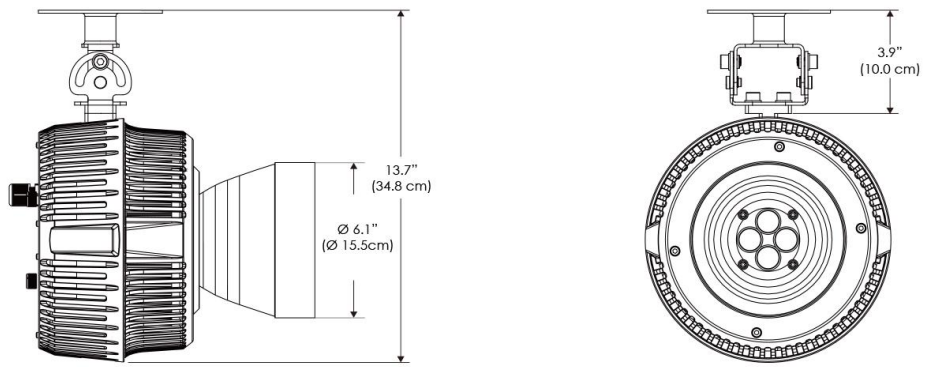

- Plant / Coral Focused Light Spectrum
- High-Intensity Point Source LED
- Low-Profile
- DMX Controllable
- Also Available with Other Optics

SPECIFICATIONS

Beam Angle	50°
Spectrum Type	AMZ : Plant Flourish & Growth
	TLB : Coral Health & Growth
Control	Intensity (0% - 100%), CCT
LED Source	DiCon Dense Matrix LED
Power Draw	AMZ : 720W
	TLB : 800W
AC Input Voltage	100 - 277V AC, 60Hz
Cooling	Fan Cooled
Operating Temperature	32 - 104°F (0 - 40°C)
Fixture Weight	9.3lb (4.2kg)
Power Supply Weight	100 - 240V : 7.5lb (3.4kg)
	100 - 277V : 7.5lb (3.4kg)
	100 - 277V IP67 : 14.1lb (6.4kg)

MECHANICAL FIGURES

W2KB-CLP

W2KB-PVT

Power Supply
-100240
-100277

Power Supply
-100277IP

*All W2K models come standard with 20' DC cables and 18' AC cables.

PHOTOMETRIC DATA

AMZ

Distance		3' (~1.0 m)	5' (~1.5 m)	10' (~3.0 m)
@4000K	fc	4208	1457	375
	lux	45295	15673	4035
@6500K	fc	4278	1481	382
	lux	46047	15933	4102
Beam Diameter		Ø 2.4' (0.7m)	Ø 4.1' (1.2m)	Ø 8.1' (2.5m)

Beam Angle : 50°

TLB

Distance		3' (~1.0 m)	5' (~1.5 m)	10' (~3.0 m)
@8000K	fc	2285	791	201
	lux	24592	8509	2153
@14000K	fc	3253	1126	282
	lux	35015	12116	3035
Beam Diameter		Ø 2.4' (0.7m)	Ø 4.1' (1.2m)	Ø 8.2' (2.5m)

Beam Angle : 50°