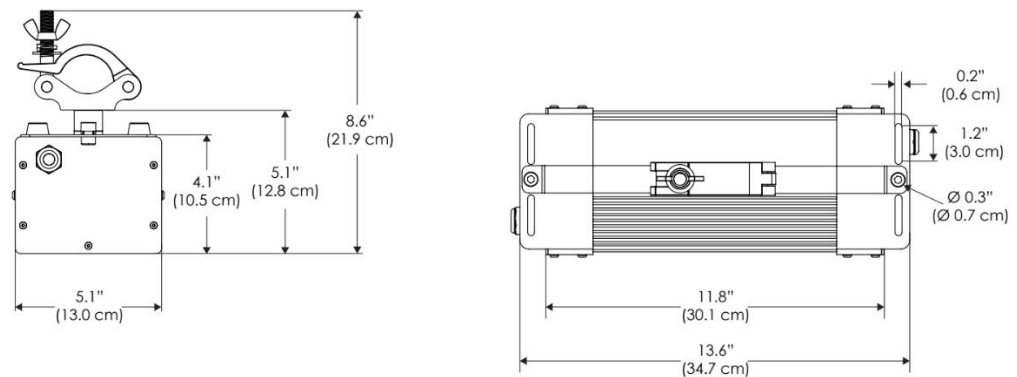

- Plant / Coral Focused Light Spectrum
- High-Intensity Point Source LED
- Low-Profile
- DMX Controllable
- Also Available with Other Optics

SPECIFICATIONS

Beam Angle	50°
Spectrum Type	AMZ : Plant Flourish & Growth
	TLB : Coral Health & Growth
Control	Intensity (0% - 100%), CCT
LED Source	DiCon Dense Matrix LED
Power Draw	AMZ : 720W
	TLB : 800W
AC Input Voltage	100 - 277V AC, 60Hz
Cooling	Fan Cooled
Operating Temperature	32 - 104°F (0 - 40°C)
Fixture Weight	9.3lb (4.2kg)
Power Supply Weight	100 - 240V : 7.5lb (3.4kg)
	100 - 277V : 7.5lb (3.4kg)
	100 - 277V IP67 : 14.1lb (6.4kg)

MECHANICAL FIGURES

W2KB-CLP

W2KB-PVT

Power Supply
-100240
-100277

Power Supply
-100277IP

*All W2K models come standard with 20' DC cables and 18' AC cables.

PHOTOMETRIC DATA

AMZ

Distance		3' (~1.0 m)	5' (~1.5 m)	10' (~3.0 m)
@4000K	fc	4208	1457	375
	lux	45295	15673	4035
@6500K	fc	4278	1481	382
	lux	46047	15933	4102
Beam Diameter		Ø 2.4' (0.7m)	Ø 4.1' (1.2m)	Ø 8.1' (2.5m)

Beam Angle : 50°

TLB

Distance		3' (~1.0 m)	5' (~1.5 m)	10' (~3.0 m)
@8000K	fc	2285	791	201
	lux	24592	8509	2153
@14000K	fc	3253	1126	282
	lux	35015	12116	3035
Beam Diameter		Ø 2.4' (0.7m)	Ø 4.1' (1.2m)	Ø 8.2' (2.5m)

Beam Angle : 50°