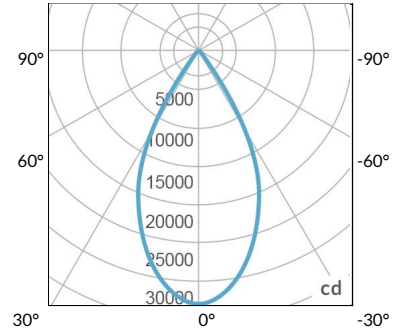

- Plant / Coral Focused Light Spectrum
- High-Intensity Point Source LED
- Low-Profile
- DMX Controllable
- Also Available with Other Optics

SPECIFICATIONS

Beam Angle	50°
Spectrum Type	AMZ : Plant Flourish & Growth
	TLB : Coral Health & Growth
Control	Intensity (0% - 100%), CCT
LED Source	DiCon Dense Matrix LED
Power Draw	AMZ : 720W
	TLB : 800W
AC Input Voltage	100 - 277V AC, 60Hz
Cooling	Fan Cooled
Operating Temperature	32 - 104°F (0 - 40°C)
Fixture Weight	9.3lb (4.2kg)
Power Supply Weight	100 - 240V : 7.5lb (3.4kg)
	100 - 277V : 7.5lb (3.4kg)
	100 - 277V IP67 : 14.1lb (6.4kg)

MECHANICAL FIGURES

W2KB-CLP

W2KB-PVT

Power Supply
-100240
-100277

Power Supply
-100277IP

*All W2K models come standard with 20' DC cables and 18' AC cables.

PHOTOMETRIC DATA

AMZ

Distance		3' (~1.0 m)	5' (~1.5 m)	10' (~3.0 m)
@4000K	fc	4208	1457	375
	lux	45295	15673	4035
@6500K	fc	4278	1481	382
	lux	46047	15933	4102
Beam Diameter		Ø 2.4' (0.7m)	Ø 4.1' (1.2m)	Ø 8.1' (2.5m)

Beam Angle : 50°

TLB

Distance		3' (~1.0 m)	5' (~1.5 m)	10' (~3.0 m)
@8000K	fc	2285	791	201
	lux	24592	8509	2153
@14000K	fc	3253	1126	282
	lux	35015	12116	3035
Beam Diameter		Ø 2.4' (0.7m)	Ø 4.1' (1.2m)	Ø 8.2' (2.5m)

Beam Angle : 50°