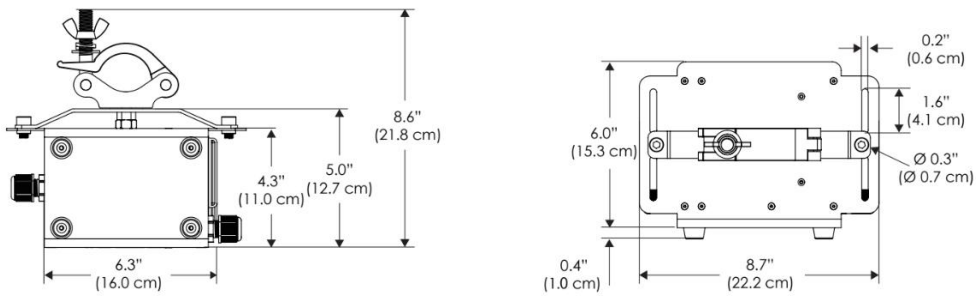

- Plant / Coral Focused Light Spectrum
- High-Intensity Point Source LED
- Low-Profile
- DMX Controllable
- Also Available with Other Optics

SPECIFICATIONS

Beam Angle	50°
Spectrum Type	AMZ : Plant Flourish & Growth
	TLB : Coral Health & Growth
Control	Intensity (0% - 100%), CCT
LED Source	DiCon Dense Matrix LED
Power Draw	AMZ : 720W
	TLB : 800W
AC Input Voltage	100 - 277V AC, 60Hz
Cooling	Fan Cooled
Operating Temperature	32 - 104°F (0 - 40°C)
Fixture Weight	9.3lb (4.2kg)
Power Supply Weight	100 - 240V : 7.5lb (3.4kg)
	100 - 277V : 7.5lb (3.4kg)
	100 - 277V IP67 : 14.1lb (6.4kg)

MECHANICAL FIGURES

W2KB-CLP

W2KB-PVT

Power Supply
-100240
-100277

Power Supply
-100277IP

*All W2K models come standard with 20' DC cables and 18' AC cables.

PHOTOMETRIC DATA

AMZ

Distance		3' (~1.0 m)	5' (~1.5 m)	10' (~3.0 m)
@4000K	fc	4208	1457	375
	lux	45295	15673	4035
@6500K	fc	4278	1481	382
	lux	46047	15933	4102
Beam Diameter		Ø 2.4' (0.7m)	Ø 4.1' (1.2m)	Ø 8.1' (2.5m)

Beam Angle : 50°

TLB

Distance		3' (~1.0 m)	5' (~1.5 m)	10' (~3.0 m)
@8000K	fc	2285	791	201
	lux	24592	8509	2153
@14000K	fc	3253	1126	282
	lux	35015	12116	3035
Beam Diameter		Ø 2.4' (0.7m)	Ø 4.1' (1.2m)	Ø 8.2' (2.5m)

Beam Angle : 50°